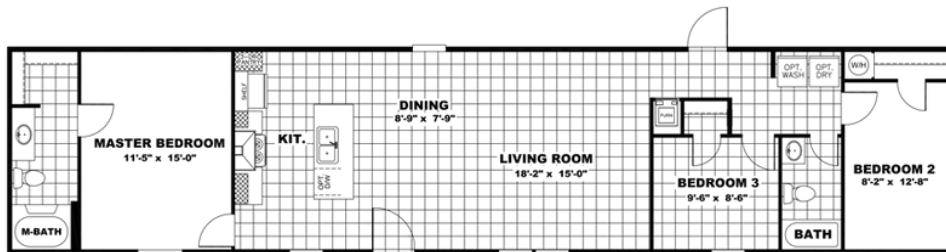

## THE BREEZE

Model number: 46SSP16723AH18

**3 beds • 2 baths • 1152 sq.ft. • 16' width • 72' depth**

Our home building facilities invest in continuous product and process improvements. Plans, dimensions, features, materials, specifications and availability are subject to change without notice or obligation. Renderings and floor plans are representative likenesses of our homes and may differ from the actual homes. We invite you to tour a Home Center near you and inspect the highest value in quality housing available or call (540) 586-8036 to speak with a Home Consultant. Copyright 2017, CMH. All rights reserved.