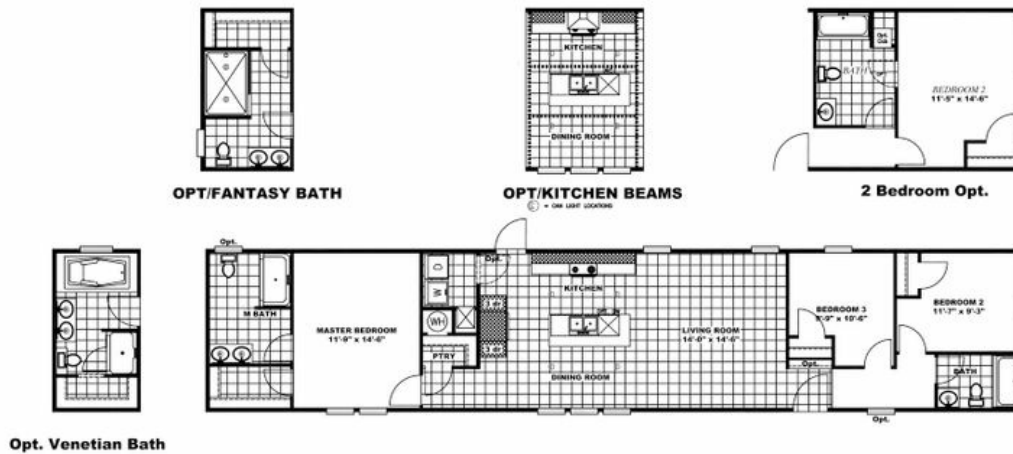

# REVOLUTION 76A

**REVOLUTION 76A** Model number: 46REV16763AH18

**3 beds • 2 baths • 1216 sq.ft. • 16' width • 76' depth**

Our home building facilities invest in continuous product and process improvements. Plans, dimensions, features, materials, specifications and availability are subject to change without notice or obligation. Renderings and floor plans are representative likenesses of our homes and may differ from the actual homes. We invite you to tour a Home Center near you and inspect the highest value in quality housing available or call (540) 586-8036 to speak with a Home Consultant. Copyright 2017, CMH. All rights reserved.

## REVOLUTION 76A Model number: 46REV16763AH18

**3 beds • 2 baths • 1216 sq.ft. • 16' width • 76' depth**

Our home building facilities invest in continuous product and process improvements. Plans, dimensions, features, materials, specifications and availability are subject to change without notice or obligation. Renderings and floor plans are representative likenesses of our homes and may differ from the actual homes. We invite you to tour a Home Center near you and inspect the highest value in quality housing available or call (540) 586-8036 to speak with a Home Consultant. Copyright 2017, CMH. All rights reserved.