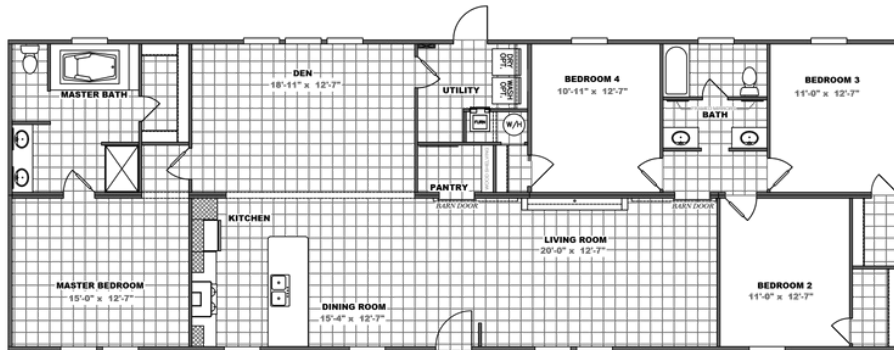

THE BREEZE II

THE BREEZE II Model number: 46SSP28764AH17

4 beds • 2 baths • 2128 sq.ft. • 28' width • 76' depth

Our home building facilities invest in continuous product and process improvements. Plans, dimensions, features, materials, specifications and availability are subject to change without notice or obligation. Renderings and floor plans are representative likenesses of our homes and may differ from the actual homes. We invite you to tour a Home Center near you and inspect the highest value in quality housing available or call (540) 586-8036 to speak with a Home Consultant. Copyright 2017, CMH. All rights reserved.